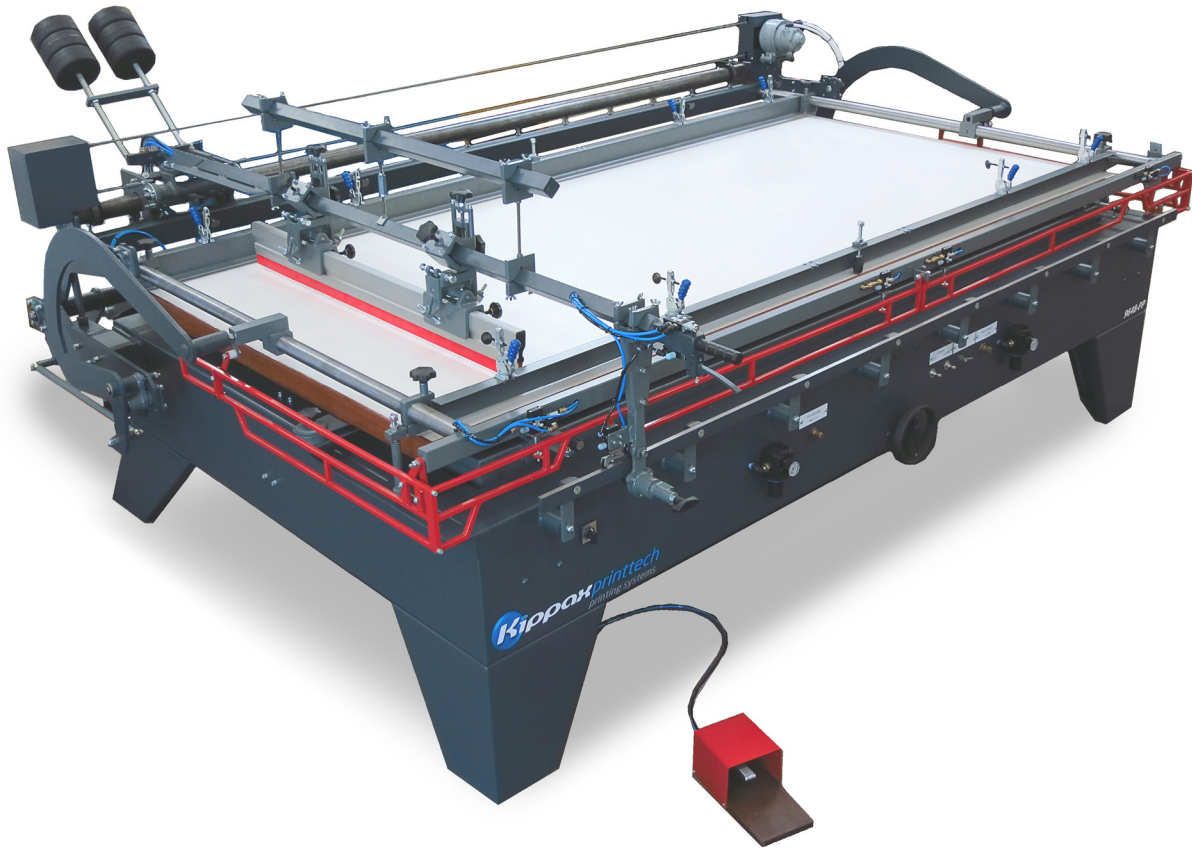

SCREEN PRINTING MACHINES

PARAPRINT

PRODUCT FEATURES

- Supplied with one arm squeegee
- ¼ automatic operation
- Rigid construction
- Horizontal screen frame at all times
- Pneumatic or manual screen frame raise and lower
- Clearance on the both sides for overhang
- Fine pitch x-y registration on printing base
- Strong silent vacuum unit with auto on/off
- Sliding screen frame clamps for easy set-up

AVAILABLE OPTIONS

- Constant print pressure control
- Screen peel-off
- Assisted pneumatic squeegee drive
- Off contact by hand wheel
- Pneumatic screen frame clamping
- Drying rack

ELECTRICAL REQUIREMENTS

- 220/240v, Single phase, 50/60 Hz, 8 amps

Tel: + 44 (0) 1484 515 112

sales@hgkippax.co.uk

www.hgkippax.co.uk

**GLASS / RIGID
SUBSTRATES
PRINTING OPTIONS**

- Ball transfer system for material handling
- Air flotation
- Front and side register lays
- Loading rollers (moveable)

PNEUMATICS

Standard Machine / XL Machine
(for automatic raise & lower)

- Basic Machine 3cfm @100psi (90 litres/min @7bar)
Models 1520-PP up to 7248-PP
- Basic Machine 3.5cfm @100psi (98 litres/min @7bar)
Models 8030-PP up to 24060-PP